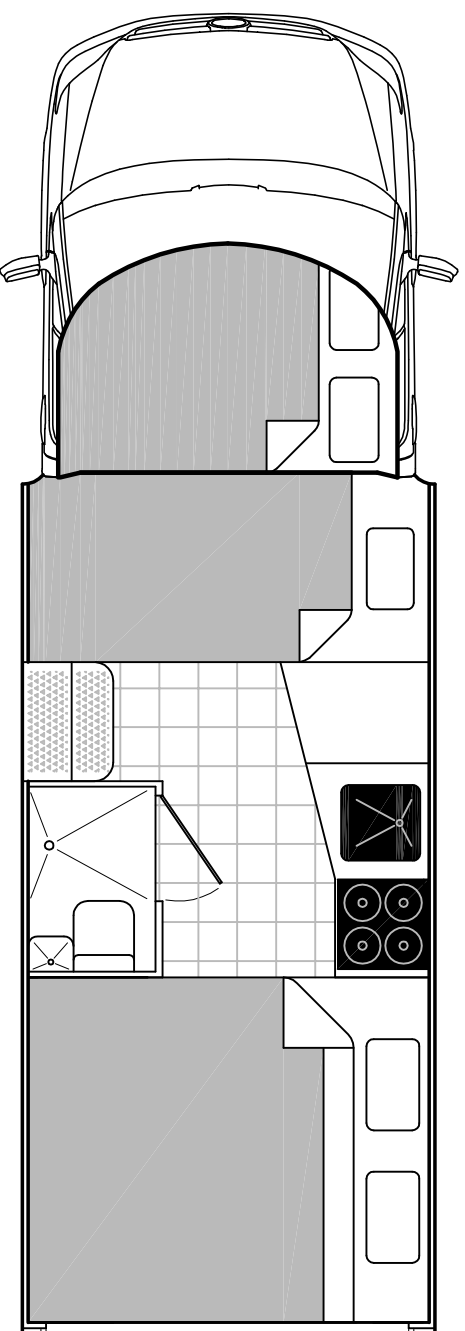

GRASSMERE

BUILT ON A MERCEDES SPRINTER

DAY MODE

NIGHT MODE