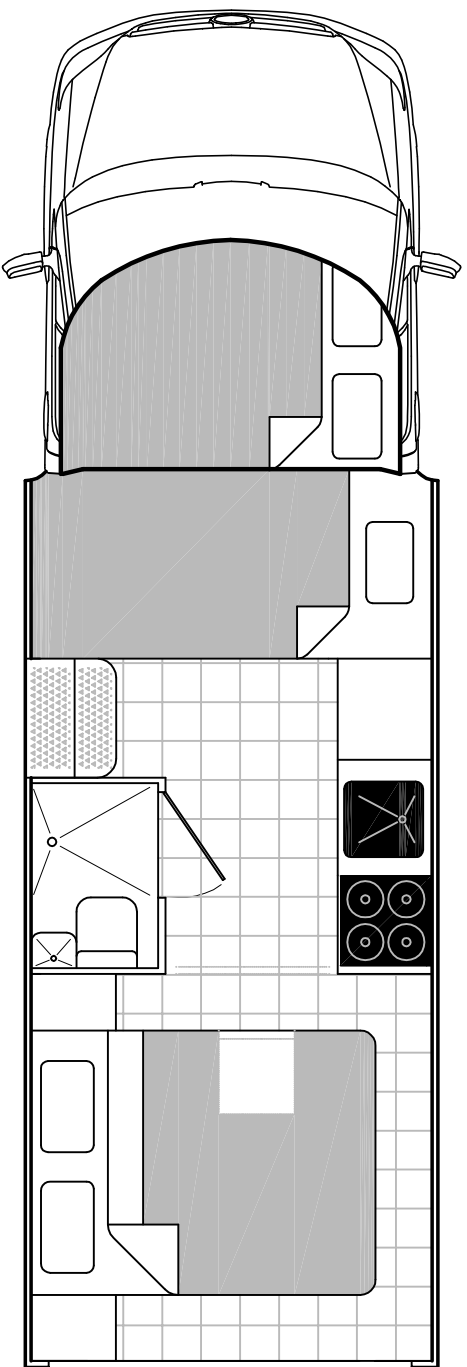

BRUNNER

BUILT ON A MERCEDES SPRINTER

DAY MODE

NIGHT MODE