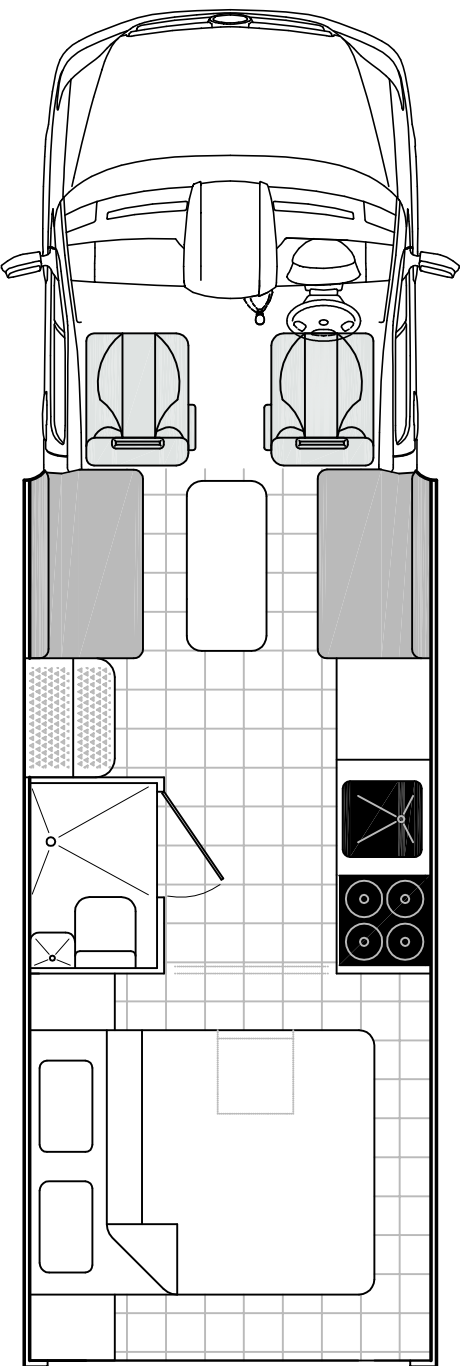

BRUNNER

BUILT ON A MERCEDES SPRINTER

DAY MODE

NIGHT MODE