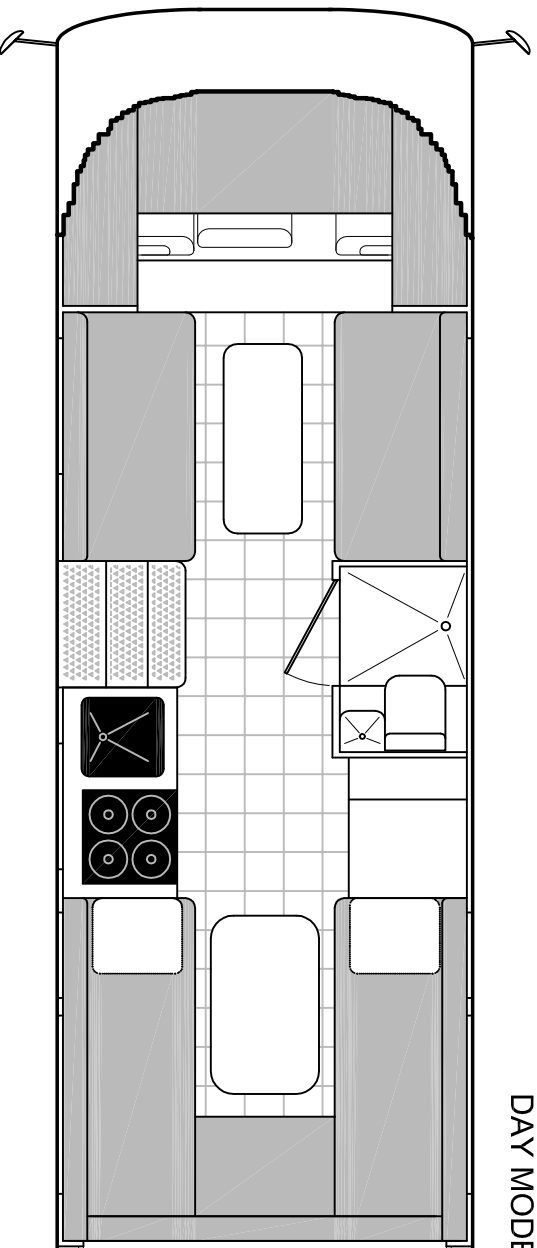

BENMORE & LYNDON

BUILT ON A MITSUBISHI FUSO

DAY MODE

NIGHT MODE